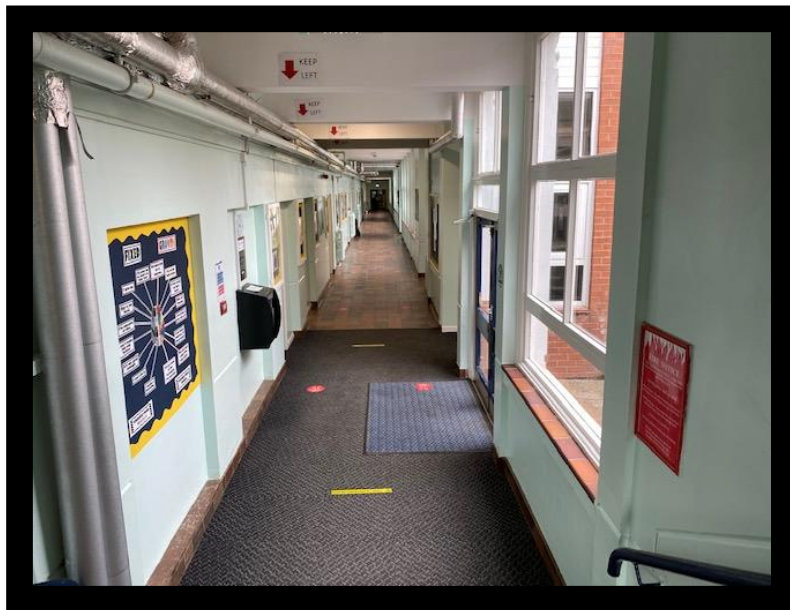

Welcome to Scalby School SEN Department

Student entrance to school. Male, female and disabled toilets.

Dining Hall.

Biometric fingerprint machine for adding money to your lunch account.

The main corridor.

The SEN department on the main corridor.

SEN intervention room

SEN Office