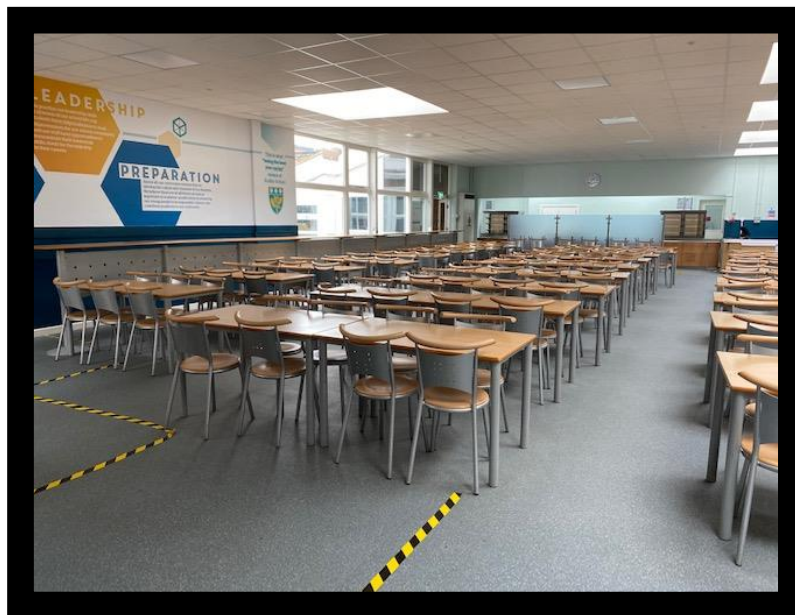

Welcome to Scalby School SEN Department

Student entrance to school. Male, female and disabled toilets.

Dining Hall.

Biometric fingerprint machine for adding money to your lunch account.

The main corridor.

The SEN department on the main corridor.

SEN intervention room

SEN Office